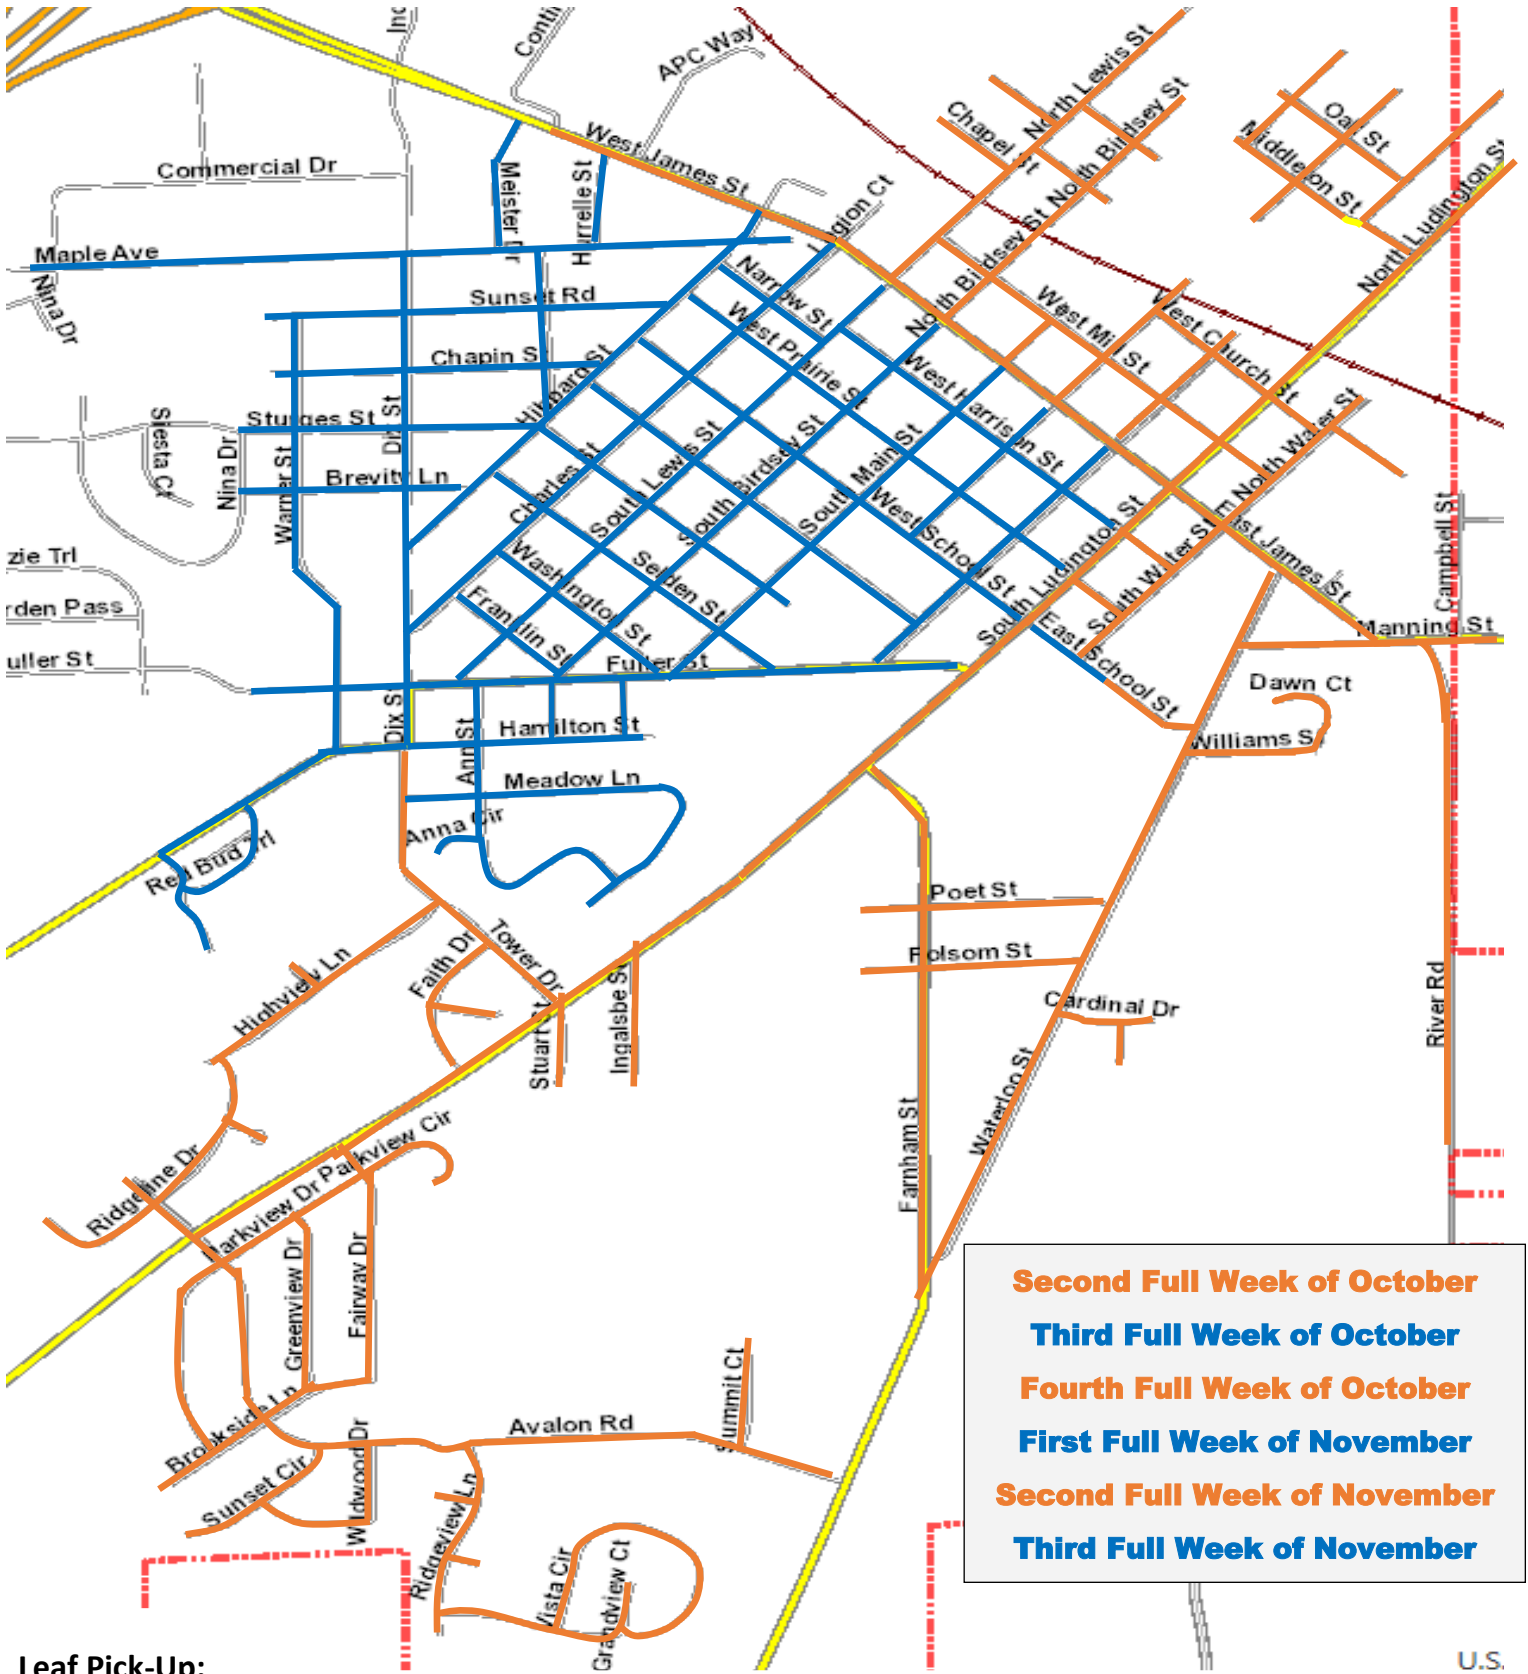

# CITY OF COLUMBUS LEAF PICKUP SCHEDULE

## Leaf Pick-Up:

Place leaves on the curb no later than Monday 7:00 am before your scheduled week of pickup. Do not put leaves around posts, guide wires, etc. Do not park cars by leave piles. Schedule may be subject to change due to weather conditions.

## Brush Pick-Up:

Citywide, first Monday of the month, seasonally first full week of April through first full week of October.