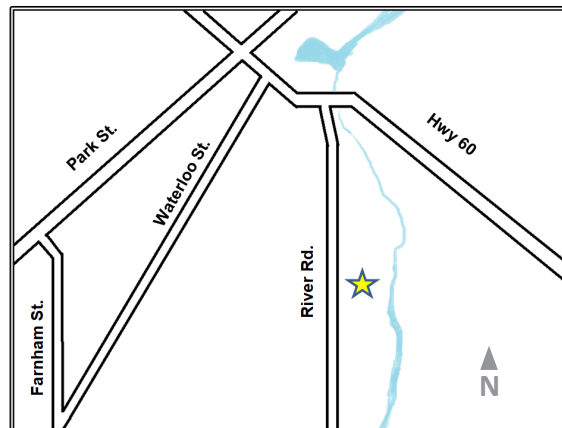

Can't make the event? Recycle your materials at our facility at 5493 Express Circle, Madison, WI 53704